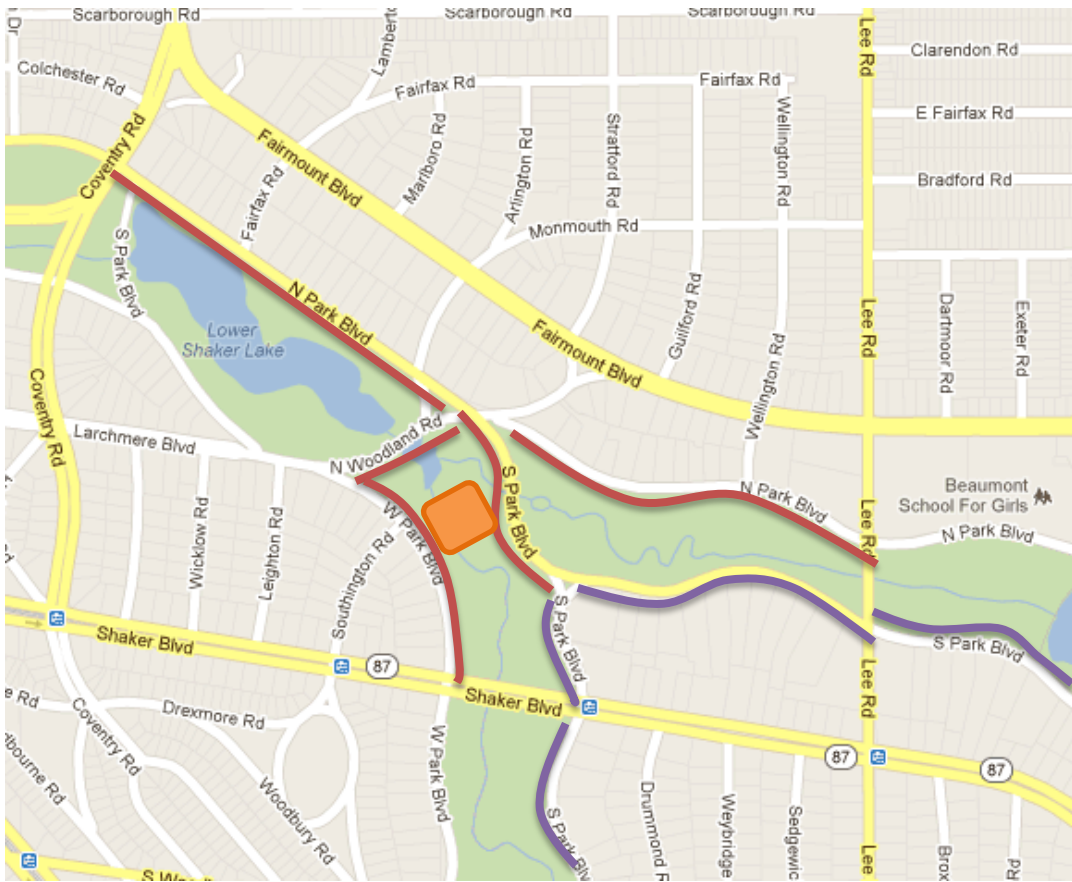

Nature Center at Shaker Lakes  
2600 South Park Boulevard  
Cleveland, OH 44120  
216.321.5935

## Map with Parking Guidelines

 **PARKING on that side of the street (ONLY)**

 **NO PARKING on the street**

 **NATURE CENTER AT SHAKER LAKES**